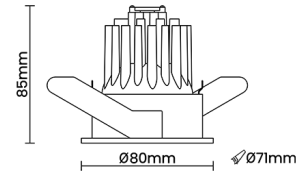

Spa 50 | 10W

Product Reference

Environment Indoor

Installation Ceiling Recess

Construction & Materials

Housing Aluminium

Primary Lens PMMA

Primary Reflector PC metallised

Secondary Reflector -

Body Finish White,Black,Custom

Diffuser -

Antiglare Baffle -

Thermal Management

Heat Sink Material Die cast Aluminium

Cooling Technique Passive Cooling

Optical System

Beam Direction Fixed

Tilt No

Swivel No

Electrical System

Driven with Constant Current Driver

Input Voltage/Hz 220V- 240V/50-60Hz

Control Gear Included

Mounting Remote

LED Power Watts 9.0W

System Power Watts 10.4W

Operating Voltage Vin 220-240 Vac

Power Factor p.f. > 0.95

Ordering Details

Code Example:	Name	Watt	CCT	CRI	Angle	Finish	Control
	Spa 50	10W	WW27K	CRI80	17°(SS)	SWH	On/Off

Select one from each column with highlighted values to create the ordering code

NAME	WATT	LUMEN	EFFICACY	CCT		CRI	ANGLE	FINISH		CONTROL		
Spa 50	10W	832	80	2700K	WW27K	CRI80	17°(SS)	White	SWH	Non Dimmable	On/Off	
		915	88	3000K	WW30K	CRI90	22°(MD)	Black	SBL	Phase Dimmable	PDIM	
		978	94	4000K	NW40K		34°(WD)	Custom	CSM	Dali Dimmable	DDIM	
		1009	97	5700K	CW57K					Bluetooth Dimmable	BTTM	
				2700K-5700K	TW						Casambi	CBTM
				Warm to Dim	W2D							
Spa 50	10W			WW27K		CRI80	17°(SS)	SWH		On/Off