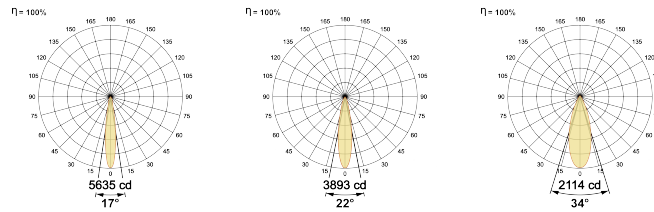

LED Technology

Binning 3 Step MacAdam

LED Life Time @ L70/B10 >50000 hours

Colour Rendering (CRI) CRI80,CRI90

Led Type COB

LED Fitted CREE COB LED 36Vdc/250mA

Controls

Standard Switchable On/Off

Optional PDIM,DDIM,BTTM,CASAMBI,Non Dimmable