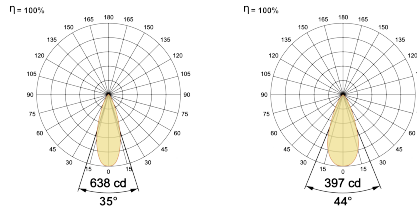

Light Distribution

LED Technology

Binning 3 Step MacAdam

LED Life Time @ L80/B10 >50000 hours

Colour Rendering (CRI) CRI80,CRI90

Led Type COB

LED Fitted CREE COB LED 9Vdc350mA

Controls

Standard Switchable On/Off

Optional PDIM,DDIM,CASAMBI,Non Dimmable

Ordering Details

Code Example:	Name	Watt	CCT	CRI	Angle	Finish	Control
	Romeo Mini Oval Spot	5W	WW27K	CRI80	35°(MD)	SWH	On/Off

Select one from each column with highlighted values to create the ordering code

NAME	WATT	LUMEN	EFFICACY	CCT	CRI	ANGLE	FINISH	CONTROL	
Romeo Mini Oval Spot	5W	252	60	2700K	WW27K	CRI80	35°(MD)	White SWH Non Dimmable On/Off	
		260	62	3000K	WW30K	CRI90	44°(WD)	Black SBL Phase Dimmable PDIM	
		273	65	4000K	NW40K			Custom CSM Dali Dimmable DDIM	
		281	67	5700K	CW57K			Bluetooth Dimmable BTTM	
						Warm to Dim W2D			Casambi CBTM
Romeo Mini Oval Spot	5W			WW27K	CRI80	35°(MD)	SWH	On/Off