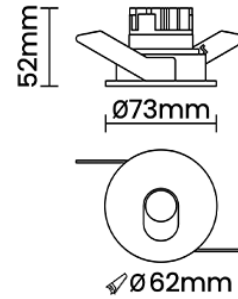

Romeo Mini Oval Spot |

5W

Product Reference

Environment Indoor

Installation Ceiling Recess

Construction & Materials

Housing Die Cast Aluminium

Primary Lens PMMA

Primary Reflector -

Secondary Reflector -

Body Finish White,Black,Custom

Diffuser -

Antiglare Baffle -

Thermal Management

Heat Sink Material Die cast Aluminium

Cooling Technique Passive Cooling

Optical System

Beam Direction Fixed

Tilt No

Swivel No

Electrical System

Driven with Constant Current Driver

Input Voltage/Hz 220V- 240V/50-60Hz

Control Gear Included

Mounting Remote

LED Power Watts 3.4W

System Power Watts 4.2W

Operating Voltage Vin 220-240 Vac

Power Factor p.f. > 0.95