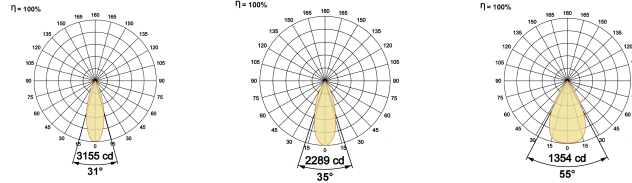

Light Distribution

LED Technology

Binning 3 Step MacAdam

LED Life Time @ L70/B10 >50000 hours

Colour Rendering (CRI) CRI80,CRI90

Led Type COB

LED Fitted CREE COB LED 36Vdc/350mA

Controls

Standard Switchable On/Off

Optional PDIM,DDIM,BTTM,CASAMBI,Non Dimmable

Ordering Details

Code Example:	Name	Watt	CCT	CRI	Angle	Finish	Control
	Aqua Romeo	15W	WW27K	CRI80	31°(MD)	SWH	On/Off

Select one from each column with highlighted values to create the ordering code

NAME	WATT	LUMEN	EFFICACY	CCT	CRI	ANGLE	FINISH	CONTROL	
Aqua Romeo	15W	1073	75	2700K	WW27K	CRI80	31°(MD)	White SWH Non Dimmable On/Off	
		1101	77	3000K	WW30K	CRI90	35°(WD)	Black SBL Phase Dimmable PDIM	
		1158	81	4000K	NW40K		55°(VWD)	Custom CSM Dali Dimmable DDIM	
		1187	83	5700K	CW57K			Bluetooth Dimmable BTTM	
					2700K-5700K	TW			Casambi CBTM
			Warm to Dim	W2D					
Aqua Romeo	15W			WW27K	CRI80	31°(MD)	SWH	On/Off