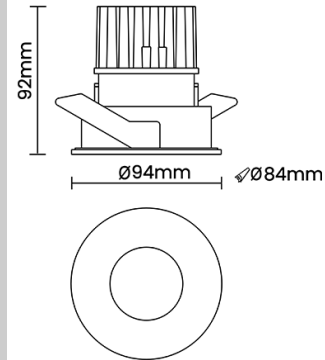

Aqua Romeo | 15W

Product Reference

Environment Indoor

Installation Ceiling Recess

Construction & Materials

Housing Die Cast Aluminium

Primary Lens PMMA

Primary Reflector -

Secondary Reflector -

Body Finish White,Black,Custom

Diffuser -

Antiglare Baffle -

Thermal Management

Heat Sink Material Die cast Aluminium

Cooling Technique Passive Cooling

Optical System

Beam Direction Adjustable

Tilt Yes

Swivel No

Electrical System

Driven with Constant Current Driver

Input Voltage/Hz 220V- 240V/50-60Hz

Control Gear Included

Mounting Remote

LED Power Watts 12.4W

System Power Watts 14.3W

Operating Voltage Vin 220-240 Vac

Power Factor p.f. > 0.95