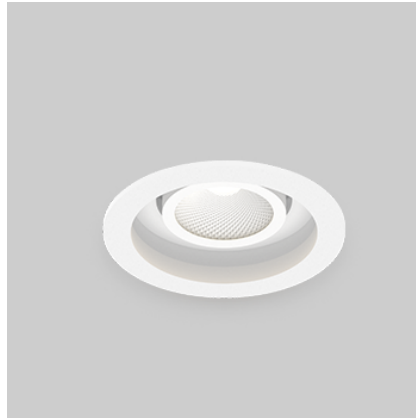

Xo 35 | 5W

Product Reference

Environment Indoor

Installation Ceiling Recess

Construction & Materials

Housing Die Cast Aluminium

Primary Lens PMMA

Primary Reflector PC metallised

Secondary Reflector -

Body Finish White,Black,Custom

Diffuser -

Antiglare Baffle -

Thermal Management

Heat Sink Material Die cast Aluminium

Cooling Technique Passive Cooling

Optical System

Beam Direction Adjustable

Tilt Yes

Swivel Yes

Electrical System

Driven with Constant Current Driver

Input Voltage/Hz 220V- 240V/50-60Hz

Control Gear Included

Mounting Remote

Select one from each column with highlighted values to create the ordering code

NAME	WATT	LUMEN	EFFICACY	CCT		CRI	ANGLE	FINISH		CONTROL	
Xo 35	5W	365	87	2700K	WW27K	CRI80	16°(SS)	White	SWH	Non Dimmable	On/Off
		391	93	3000K	WW30K	CRI90	22°(MD)	Black	SBL	Phase Dimmable	PDIM
		416	99	4000K	NW40K		33°(WD)	Custom	CSM	Dali Dimmable	DDIM
		424	101	5700K	CW57K					Casambi	CBTM
Xo 35	5W			WW27K		CRI80	16°(SS)	SWH		On/Off	