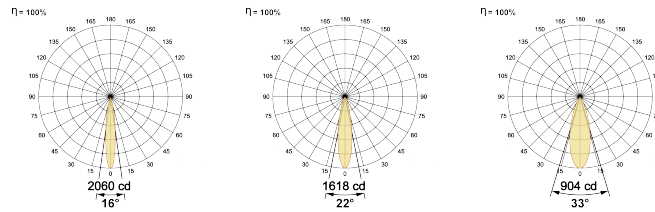

Light Distribution

LED Technology

Binning 3 Step MacAdam

LED Life Time @ L80/B10 >50000 hours

Colour Rendering (CRI) CRI80,CRI90

Led Type COB

LED Fitted CREE COB LED 9Vdc/350mA

Controls

Standard Switchable On/Off

Optional PDIM,DDIM,CASAMBI,Non Dimmable