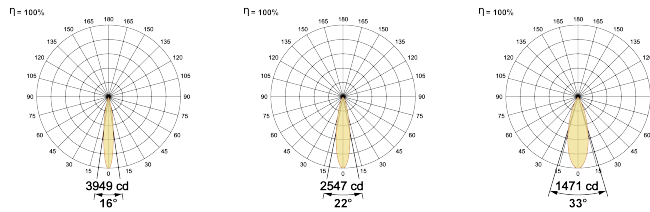

LED Power Watts 6.6W

System Power Watts 8.3W

Operating Voltage Vin 220-240 Vac

Power Factor p.f. > 0.95

Light Distribution

LED Technology

Binning 3 Step MacAdam

LED Life Time @ L80/B10 >50000 hours