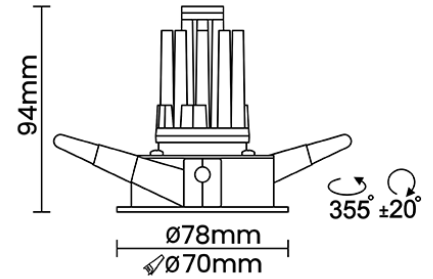

Xo 35 | 8W

Product Reference

Environment Indoor

Installation Ceiling Recess

Construction & Materials

Housing Die Cast Aluminium

Primary Lens PMMA

Primary Reflector PC metallised

Secondary Reflector -

Body Finish White,Black,Custom

Diffuser -

Antiglare Baffle -

Thermal Management

Heat Sink Material Die cast Aluminium

Cooling Technique Passive Cooling

Optical System

Beam Direction Adjustable

Tilt Yes

Swivel Yes

Electrical System

Driven with Constant Current Driver

Input Voltage/Hz 220V- 240V/50-60Hz

Control Gear Included

Mounting Remote

LED Power Watts 6.6W

System Power Watts 8.3W

Operating Voltage Vin 220-240 Vac

Power Factor p.f. > 0.95