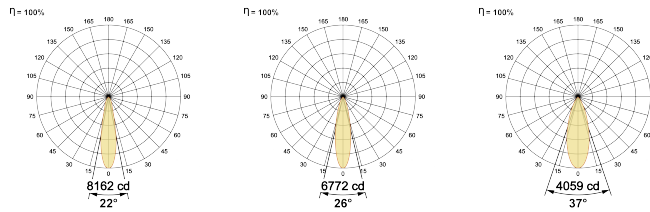

LED Power Watts 18.5W

System Power Watts 21.3W

Operating Voltage V_{in} 220-240 Vac

Power Factor p.f. > 0.95

Light Distribution

LED Technology

Binning 3 Step MacAdam

LED Life Time @ L80/B10 >50000 hours