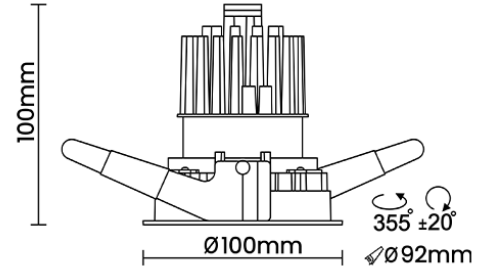

Xo 50 | 22W

Product Reference

Environment Indoor

Installation Ceiling Recess

Construction & Materials

Housing Die Cast Aluminium

Primary Lens PMMA

Primary Reflector PC metallised

Secondary Reflector -

Body Finish White,Black,Custom

Diffuser -

Antiglare Baffle -

Thermal Management

Heat Sink Material Die cast Aluminium

Cooling Technique Passive Cooling

Optical System

Beam Direction Adjustable

Tilt Yes

Swivel Yes

Electrical System

Driven with Constant Current Driver

Input Voltage/Hz 220V- 240V/50-60Hz

Control Gear Included

Mounting Remote

LED Power Watts 18.5W

System Power Watts 21.3W

Operating Voltage V_{in} 220-240 Vac

Power Factor p.f. > 0.95