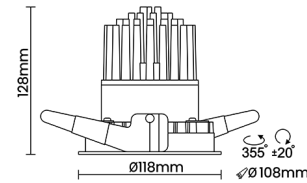

Xo 75 | 22W

Product Reference

Environment Indoor

Installation Ceiling Recess

Construction & Materials

Housing Die Cast Aluminium

Primary Lens PMMA

Primary Reflector PC metallised

Secondary Reflector -

Body Finish White,Black,Custom

Diffuser -

Antiglare Baffle -

Thermal Management

Heat Sink Material Die cast Aluminium

Cooling Technique Passive Cooling

Optical System

Beam Direction Adjustable

Tilt Yes

Swivel Yes

Electrical System

Driven with Constant Current Driver

Input Voltage/Hz 220V- 240V/50-60Hz

Control Gear Included

Mounting Remote

LED Power Watts 18.7W

System Power Watts 21.5W

Operating Voltage V_{in} 220-240 Vac

Power Factor p.f. > 0.95