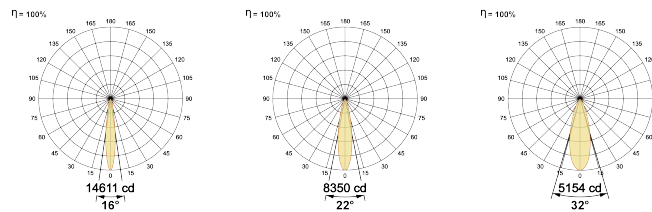

LED Power Watts 18.7W

System Power Watts 21.5W

Operating Voltage V_{in} 220-240 Vac

Power Factor p.f. > 0.95

Light Distribution

LED Technology

Binning 3 Step MacAdam

LED Life Time @ L70/B10 >50000 hours