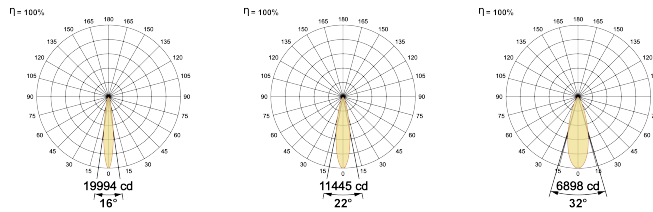

Light Distribution

LED Technology

Binning 3 Step MacAdam
LED Life Time @ L70/B10 >50000 hours
Colour Rendering (CRI) CRI80,CRI90
Led Type COB
LED Fitted CREE COB LED 36Vdc/700mA

Controls

Standard Switchable On/Off
Optional PDIM,DDIM,BTTM,CASAMBI,Non Dimmable