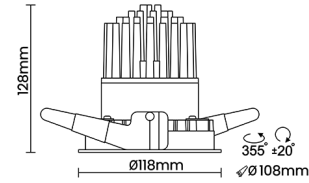

Thermal Management

Heat Sink Material Die cast Aluminium
Cooling Technique Passive Cooling

Optical System

Beam Direction Adjustable
Tilt Yes
Swivel Yes

Electrical System

Driven with Constant Current Driver
Input Voltage/Hz 220V- 240V/50-60Hz
Control Gear Included
Mounting Remote
LED Power Watts 25.5W
System Power Watts 29.3W
Operating Voltage Vin 220-240 Vac
Power Factor p.f. > 0.95

Ordering Details

Code Example:	Name	Watt	CCT	CRI	Angle	Finish	Control
Xo 75	30W	WW27K	CRI80	16°(SS)	SWH	On/Off	

Select one from each column with highlighted values to create the ordering code

NAME	WATT	LUMEN	EFFICACY	CCT	CRI	ANGLE	FINISH	CONTROL	
Xo 75	30W	2637	90	2700K	WW27K	CRI80	16°(SS)	White SWH	Non Dimmable On/Off
		2813	96	3000K	WW30K	CRI90	22°(MD)	Black SBL	Phase Dimmable PDIM
		3018	103	4000K	NW40K		32°(WD)	Custom CSM	Dali Dimmable DDIM
		3194	109	5700K	CW57K				Bluetooth Dimmable BTTM
				2700K-5700K	TW				Casambi CBTM
			Warm to Dim	W2D					
Xo 75	30W			WW27K	CRI80	16°(SS)	SWH	On/Off	