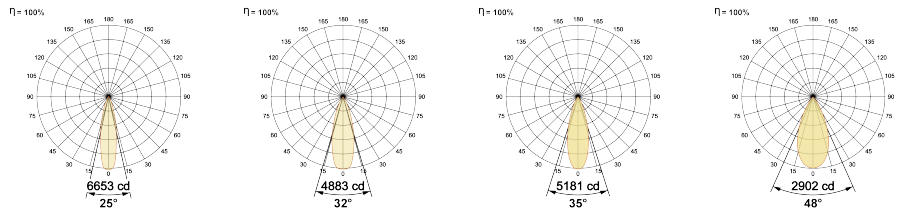

LED Technology

Binning 3 Step MacAdam
LED Life Time @ L70/B10 >50000 hours
Colour Rendering (CRI) CRI80,CRI90
Led Type COB
LED Fitted Cree COB LED 36Vdc/500mA

Controls

Standard Switchable On/Off
Optional PDIM,DDIM,BTTM,CASAMBI,Non Dimmable