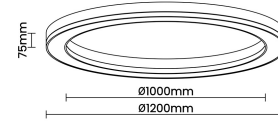

Enso S 120 | 78W

Product Reference

Environment Indoor

Installation Ceiling Surface

Construction & Materials

Housing Extruded and Sheet Aluminium

Primary Lens -

Primary Reflector White Optics

Secondary Reflector -

Body Finish White,Black,Custom

Diffuser Premium high-transmission opal

Antiglare Baffle -

Thermal Management

Heat Sink Material Aluminium

Cooling Technique Passive Cooling

Optical System

Beam Direction General Diffuse

Tilt No

Swivel No

Electrical System

Driven with Constant Current Driver

Input Voltage/Hz 220V- 240V/50-60Hz

Control Gear Included

Mounting Integral

LED Power Watts 68.1W

System Power Watts 78.3W

Operating Voltage Vin 220-240 Vac

Power Factor p.f. > 0.95