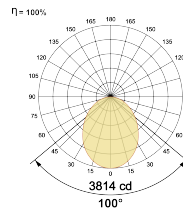

LED Power Watts 68.1W

System Power Watts 78.3W

Operating Voltage Vin 220-240 Vac

Power Factor p.f. > 0.95

Light Distribution

LED Technology

Binning 3 Step MacAdam

LED Life Time @ L70/B10 >50000 hours