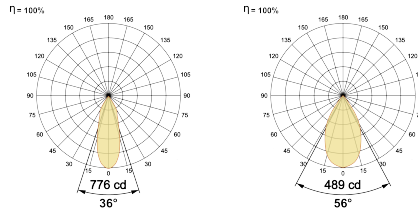

Light Distribution

LED Technology

Binning 3 Step MacAdam

LED Life Time @ L80/B10 >50000 hours

Colour Rendering (CRI) CRI80,CRI90

Led Type COB

LED Fitted CREE COB LED 9Vdc/350mA

Controls

Standard Switchable On/Off

Optional PDIM,DDIM,CASAMBI,Non Dimmable