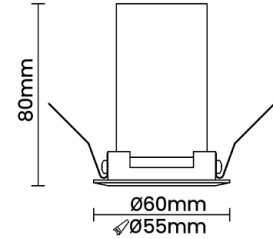

Tiny AR | 5W

Product Reference

Environment Indoor

Installation Ceiling Recess

Construction & Materials

Housing Aluminium

Primary Lens Polycarbonate

Primary Reflector PC metallised

Secondary Reflector Anodised

Body Finish White,Black,Custom

Diffuser -

Antiglare Baffle -

Thermal Management

Heat Sink Material Die cast Aluminium

Cooling Technique Passive Cooling

Optical System

Beam Direction Fixed

Tilt Yes

Swivel No

Electrical System

Driven with Constant Current Driver

Input Voltage/Hz 220V- 240V/50-60Hz

Control Gear Included

Mounting Remote

LED Power Watts 3.4W

System Power Watts 4.3W

Operating Voltage Vin 220-240 Vac

Power Factor p.f. > 0.5

Ordering Details

Code Example:	Name	Watt	CCT	CRI	Angle	Finish	Control
	Tiny AR	5W	WW27K	CRI80	36°(MD)	SWH	On/Off

Select one from each column with highlighted values to create the ordering code

NAME	WATT	LUMEN	EFFICACY	CCT	CRI	ANGLE	FINISH	CONTROL	
Tiny AR	5W	378	88	2700K	WW27K	CRI80	36°(MD)	White SWH Non Dimmable On/Off	
		391	91	3000K	WW30K	CRI90	56°(WD)	Black SBL Phase Dimmable PDIM	
		413	96	4000K	NW40K			Custom CSM Dali Dimmable DDIM	
		421	98	5700K	CW57K			Casambi CBTM	
					Warm to Dim	W2D			
Tiny AR	5W			WW27K	CRI80	36°(MD)	SWH	On/Off