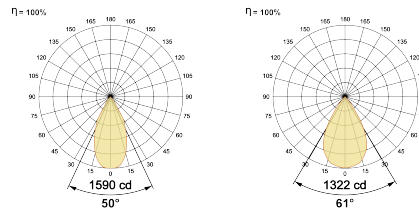

Light Distribution

LED Technology

Binning 3 Step MacAdam

LED Life Time @ L70/B10 >50000 hours

Colour Rendering (CRI) CRI80,CRI90

Led Type COB

LED Fitted CREE COB LED 36Vdc/300mA

Controls

Standard Switchable On/Off

Optional PDIM,DDIM,BTTM,CASAMBI,Non Dimmable