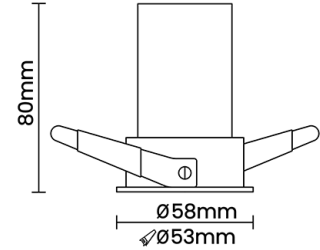

Tiny Wash | 5W

Product Reference

Environment Indoor

Installation Ceiling Recess

Construction & Materials

Housing Aluminium

Primary Lens Polycarbonate

Primary Reflector PC metallised

Secondary Reflector -

Body Finish White,Black,Custom

Diffuser -

Antiglare Baffle -

Thermal Management

Heat Sink Material Die cast Aluminium

Cooling Technique Passive Cooling

Optical System

Beam Direction Fixed Asymmetric

Tilt No

Swivel No

Electrical System

Driven with Constant Current Driver

Input Voltage/Hz 220V- 240V/50-60Hz

Control Gear Included

Mounting Remote

LED Power Watts 3.4W

System Power Watts 4.2W

Operating Voltage Vin 220-240 Vac

Power Factor p.f. > 0.95