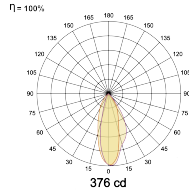

LED Power Watts 3.4W

System Power Watts 4.2W

Operating Voltage Vin 220-240 Vac

Power Factor p.f. > 0.95

Light Distribution

LED Technology

Binning 3 Step MacAdam

LED Life Time @ L80/B10 >50000 hours