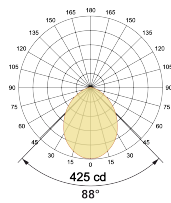

LED Power Watts 10.4W

System Power Watts 11.9W

Operating Voltage Vin 220-240 Vac

Power Factor p.f. > 0.95

Light Distribution

LED Technology

Binning 3 Step MacAdam

LED Life Time @ L70/B10 >50000 hours