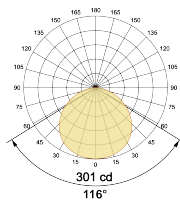

Light Distribution

LED Technology

Binning 3 Step MacAdam
LED Life Time @ L70/B10 >50000 hours
Colour Rendering (CRI) CRI80,CRI90
Led Type SMD mid power
LED Fitted Samsung Mid power LED array 9V-12Vdc/700mA

Controls

Standard Switchable On/Off
Optional PDIM,DDIM,BTTM,CASAMBI,Non Dimmable

Ordering Details

Code Example:	Name	Watt	CCT	CRI	Angle	Finish	Control
	iPlane Round Recess	10W	WW27K	CRI80	116°	SWH	On/Off

Select one from each column with highlighted values to create the ordering code

NAME	WATT	LUMEN	EFFICACY	CCT	CRI	ANGLE	FINISH	CONTROL
iPlane Round Recess	10W	859	85	2700K WW27K	CRI80	116°	White SWH	Non Dimmable On/Off
		889	88	3000K WW30K	CRI90		Black SBL	Phase Dimmable PDIM
		939	93	4000K NW40K			Custom CSM	Dali Dimmable DDIM
		970	96	5700K CW57K				Bluetooth Dimmable BTTM
							Casambi CBTM	
iPlane Round Recess	10W			WW27K	CRI80	116°	SWH	On/Off