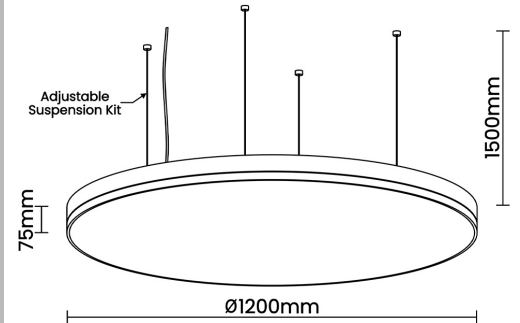

Circulo P 120 | 78W

Product Reference

Environment Indoor

Installation Ceiling Suspended

Construction & Materials

Housing Extruded and Sheet Aluminium

Primary Lens -

Primary Reflector White Optics

Secondary Reflector -

Body Finish White,Black,Custom

Diffuser Opal PC, Microprismatic

Antiglare Baffle -

Thermal Management

Heat Sink Material Aluminium

Cooling Technique Passive Cooling

Optical System

Beam Direction General Diffuse

Tilt No

Swivel No

Electrical System

Driven with Constant Current Driver

Input Voltage/Hz 220V- 240V/50-60Hz

Control Gear Included

Mounting Integral

LED Power Watts 67.2W

System Power Watts 78.1W

Operating Voltage Vin 220-240 Vac

Power Factor p.f. > 0.95

Light Distribution

LED Technology

Binning 3 Step MacAdam

LED Life Time @ L70/B10 >50000 hours

Colour Rendering (CRI) CRI80,CRI90

Led Type SMD mid power

LED Fitted Samsung Mid power LED array 43V-48Vdc/1550mA

Controls

Standard Switchable On/Off

Optional DDIM,CASAMBI,Non Dimmable

Ordering Details

Code Example:	Name	Watt	CCT	CRI	Angle	Finish	Control
	Circulo P 120	78W	WW27K	CRI80	96°	SWH	On/Off

Select one from each column with highlighted values to create the ordering code

NAME	WATT	LUMEN	EFFICACY	CCT	CRI	ANGLE	FINISH	CONTROL
Circulo P 120	78W	8513	109	2700K	WW27K	96°	White	Non Dimmable
		8669	111	3000K	WW30K		Dali Dimmable	
		8903	114	4000K	NW40K		Casambi	
		9060	116	5700K	CW57K			
				2700K-5700K	TW			
Circulo P 120	78W			WW27K	CRI80	96°	SWH	On/Off