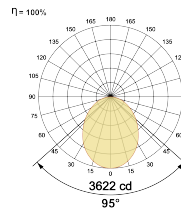

Light Distribution

LED Technology

Binning 3 Step MacAdam

LED Life Time @ L70/B10 >50000 hours

Colour Rendering (CRI) CRI80,CRI90

Led Type SMD mid power

LED Fitted Samsung Mid power LED array 43V-48Vdc/1550mA

Controls

Standard Switchable On/Off

Optional DDIM,CASAMBI,Non Dimmable

Ordering Details

Code Example:	Name	Watt	CCT	CRI	Angle	Finish	Control
	Circulo P 120	78W	WW27K	CRI80	96°	SWH	On/Off

Select one from each column with highlighted values to create the ordering code

NAME	WATT	LUMEN	EFFICACY	CCT	CRI	ANGLE	FINISH	CONTROL
Circulo P 120	78W	8513	109	2700K	WW27K	96°	White	Non Dimmable
		8669	111	3000K	WW30K		Dali Dimmable	
		8903	114	4000K	NW40K		Casambi	
		9060	116	5700K	CW57K			
				2700K-5700K	TW			
Circulo P 120	78W			WW27K	CRI80	96°	SWH	On/Off