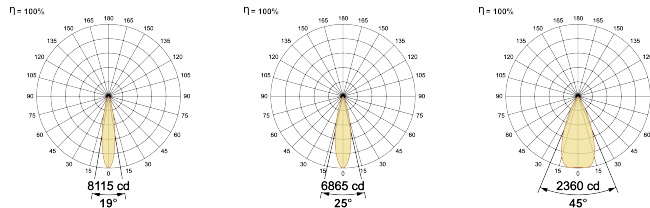

Light Distribution

LED Technology

Binning 3 Step MacAdam

LED Life Time @ L70/B10 >50000 hours

Colour Rendering (CRI) CRI90

Led Type SMD high power

LED Fitted -

Controls

Standard Switchable On/Off

Optional Non Dimmable