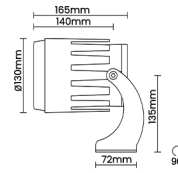

GrassHopper | 22W

Product Reference

Environment Outdoor

Installation Ceiling Surface, Floor Surface, Wall Surface, Wall Surface

Construction & Materials

Housing Die Cast Aluminium

Primary Lens PMMA

Primary Reflector -

Secondary Reflector -

Body Finish Black, Grey

Diffuser -

Antiglare Baffle -

Thermal Management

Heat Sink Material Die cast Aluminium

Cooling Technique Passive Cooling

Optical System

Beam Direction Adjustable

Tilt Yes

Swivel No

Electrical System

Driven with Constant Current Driver

Input Voltage/Hz 220V- 240V/50-60Hz

Control Gear Included

Mounting Integral

LED Power Watts 17.7W

System Power Watts 20.4W

Operating Voltage Vin 220-240 Vac

Power Factor p.f. > 0.95

Ordering Details

Code Example:	Name	Watt	CCT	CRI	Angle	Finish	Control
	GrassHopper	22W	WW27K	CRI90	19°(SS)	SBL	On/Off

Select one from each column with highlighted values to create the ordering code

NAME	WATT	LUMEN	EFFICACY	CCT	CRI	ANGLE	FINISH	CONTROL
GrassHopper	22W	1367	67	2700K	WW27K	19°(SS)	Black SBL	Non Dimmable On/Off
		1428	70	3000K	WW30K	25°(MD)	Grey GGT	
		1550	76	4000K	NW40K	44°(WD)		
		1591	78	5700K	CW57K			
GrassHopper	22W			WW27K	CRI90	19°(SS)	SBL	On/Off