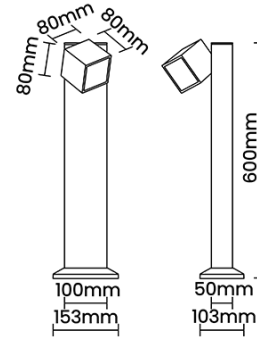

Heron | 8W

Product Reference

Environment Indoor

Installation Floor Surface

Construction & Materials

Housing Die Cast Aluminium, Extruded Aluminium

Primary Lens Tempered Glass Visor

Primary Reflector -

Secondary Reflector -

Body Finish Black, Grey

Diffuser -

Antiglare Baffle -

Thermal Management

Heat Sink Material Die cast Aluminium

Cooling Technique Passive Cooling

Optical System

Beam Direction Fixed

Tilt No

Swivel Yes

Electrical System

Driven with Constant Current Driver

Input Voltage/Hz 220V- 240V/50-60Hz

Control Gear Included

Mounting Integral

LED Power Watts 6.9W

System Power Watts 7.9W

Operating Voltage Vin 220-240 Vac

Power Factor p.f. > 0.95