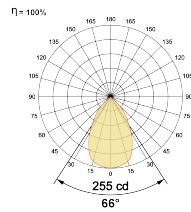

LED Power Watts 6.9W

System Power Watts 7.9W

Operating Voltage Vin 220-240 Vac

Power Factor p.f. > 0.95

Light Distribution

LED Technology

Binning 3 Step MacAdam

LED Life Time @ L70/B10 >50000 hours