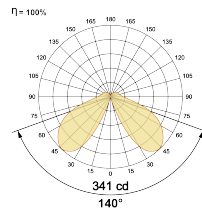

Light Distribution

LED Technology

Binning 3 Step MacAdam

LED Life Time @ L70/B10 >50000 hours

Colour Rendering (CRI) CRI80, CRI90

Led Type SMD mid power

LED Fitted -

Controls

Standard Switchable On/Off

Optional PDIM, DDIM, BTM, CASAMBI, Non Dimmable

Ordering Details

Code Example:	Name	Watt	CCT	CRI	Angle	Finish	Control
	Husky 50	15W	WW27K	CRI80	140°	SBL	On/Off

Select one from each column with highlighted values to create the ordering code

NAME	WATT	LUMEN	EFFICACY	CCT	CRI	ANGLE	FINISH	CONTROL
Husky 50	15W	1339	93	2700K	WW27K	140°	Black	Non Dimmable
		1382	96	3000K	WW30K		Grey	Phase Dimmable
		1469	102	4000K	NW40K		GGT	Dali Dimmable
		1512	105	5700K	CW57K		Bluetooth Dimmable	
							Casambi	
Husky 50	15W			WW27K	CRI80	140°	SBL	On/Off