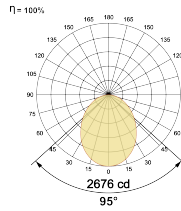

Light Distribution

LED Technology

Binning 3 Step MacAdam

LED Life Time @ L80/B10 >50000 hours

Colour Rendering (CRI) CRI80,CRI90

Led Type SMD mid power

LED Fitted Samsung Mid power LED array 43V-48Vdc/1050mA

Controls

Standard Switchable On/Off

Optional DDIM,CASAMBI,Non Dimmable

Ordering Details

Code Example:	Name	Watt	CCT	CRI	Angle	Finish	Control
	Circulo S 60	52W		CRI80	95°	SWH	On/Off

Select one from each column with highlighted values to create the ordering code

NAME	WATT	LUMEN	EFFICACY	CCT	CRI	ANGLE	FINISH	CONTROL
Circulo S 60	52W	6195	121		CRI80	95°	White SWH	Non Dimmable On/Off
		6298	123		CRI90		Black SBL	Dali Dimmable DDIM
		6451	126				Custom CSM	Casambi CBTM
		6554	128					
Circulo S 60	52W				CRI80	95°	SWH	On/Off