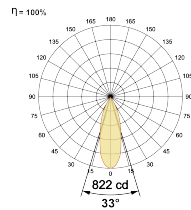

LED Power Watts 3.4W

System Power Watts 4.5W

Operating Voltage Vin 220-240 Vac

Power Factor p.f. > 0.5

Light Distribution

LED Technology

Binning 3 Step MacAdam

LED Life Time @ L70/B10 >50000 hours