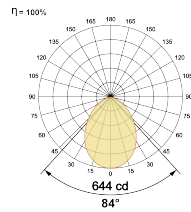

LED Power Watts 12.5W

System Power Watts -

Operating Voltage Vin 48V

Power Factor p.f. -

Light Distribution

LED Technology

Binning 3 Step MacAdam

LED Life Time @ L70/B10 >50000 hours