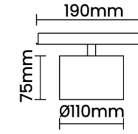

Barrel S 48V | 12.5W

Product Reference

Environment Indoor

Installation Track Mounted

Construction & Materials

Housing Aluminium

Primary Lens -

Primary Reflector -

Secondary Reflector -

Body Finish White,Black

Diffuser Premium high-transmission opal

Antiglare Baffle -

Thermal Management

Heat Sink Material Die cast Aluminium

Cooling Technique Passive Cooling

Optical System

Beam Direction Fixed

Tilt No

Swivel No

Electrical System

Driven with Constant Voltage Driver

Input Voltage/Hz 48V

Control Gear Included

Mounting Remote

LED Power Watts 12.5W

System Power Watts -

Operating Voltage Vin 48V

Power Factor p.f. -