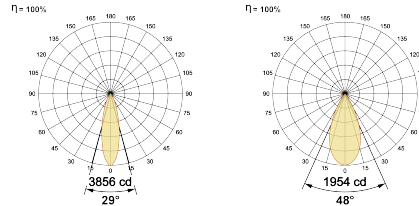

LED Power Watts 12.5W

System Power Watts -

Operating Voltage Vin 48V

Power Factor p.f. -

Light Distribution

LED Technology

Binning 3 Step MacAdam

LED Life Time @ L80/B10 >50000 hours