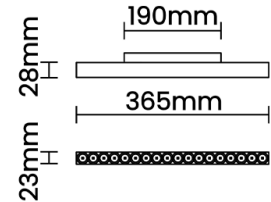

Dark Magic 48V 36 | 12.6W

Product Reference

Environment Indoor

Installation Track Mounted

Construction & Materials

Housing Extruded Aluminium

Primary Lens -

Primary Reflector -

Secondary Reflector Black Raster - PC

Body Finish Black

Diffuser Premium high-transmission opal

Antiglare Baffle -

Thermal Management

Heat Sink Material Aluminium

Cooling Technique Passive Cooling

Optical System

Beam Direction Fixed

Tilt No

Swivel No

Electrical System

Driven with Constant Voltage Driver

Input Voltage/Hz 48V

Control Gear Included

Mounting Remote

LED Power Watts 12.5W

System Power Watts -

Operating Voltage Vin 48V

Power Factor p.f. -