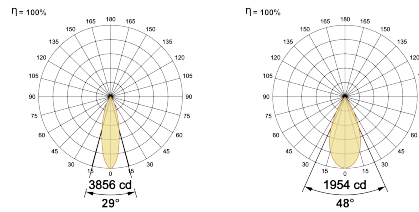

LED Technology

Binning 3 Step MacAdam

LED Life Time @ L70/B10 >50000 hours

Colour Rendering (CRI) CRI80,CRI90

Led Type SMD high power

LED Fitted Cree 3030 LED 33V-36Vdc/350mA

Controls

Standard Switchable On/Off

Optional DDIM,BTTM,CASAMBI,Non Dimmable