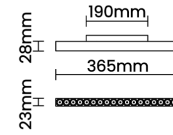

LED Power Watts 12.5W

System Power Watts -

Operating Voltage Vin 48V

Power Factor p.f. -

Ordering Details

Code Example:	Name	Watt	CCT	CRI	Angle	Finish	Control
	Dark Magic 48V 36	12.6W	WW27K	CRI80	29°(MD)	SBL	On/Off

Select one from each column with highlighted values to create the ordering code

NAME	WATT	LUMEN	EFFICACY	CCT	CRI	ANGLE	FINISH	CONTROL
Dark Magic 48V 36	12.6W	1327	107	2700K	WW27K	CRI80	Black SBL	Non Dimmable On/Off
		1364	110	3000K	WW30K	CRI90		Dali Dimmable DDIM
		1438	116	4000K	NW40K			Bluetooth Dimmable BTTM
		1463	118	5700K	CW57K			Casambi CBTM
				2700K-5700K	TW			
Dark Magic 48V 36	12.6W			WW27K	CRI80	29°(MD)	SBL	On/Off