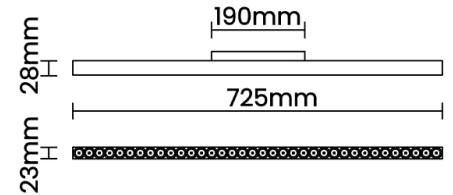

Dark Magic 48V 72 | 18W

Product Reference

Environment Indoor

Installation Track Mounted

Construction & Materials

Housing Extruded Aluminium

Primary Lens -

Primary Reflector -

Secondary Reflector Black Raster - PC

Body Finish Black

Diffuser Premium high-transmission opal

Antiglare Baffle -

Thermal Management

Heat Sink Material Aluminium

Cooling Technique Passive Cooling

Optical System

Beam Direction Fixed

Tilt No

Swivel No

Electrical System

Driven with Constant Voltage Driver

Input Voltage/Hz 48V

Control Gear Included

Mounting Remote

LED Power Watts 17.9W

System Power Watts -

Operating Voltage Vin 48V

Power Factor p.f. -