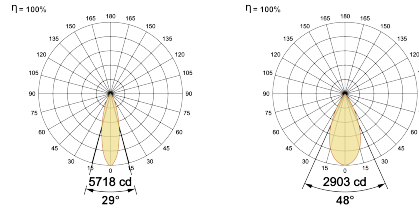

LED Power Watts 17.9W

System Power Watts -

Operating Voltage Vin 48V

Power Factor p.f. -

Light Distribution

LED Technology

Binning 3 Step MacAdam

LED Life Time @ L80/B10 >50000 hours