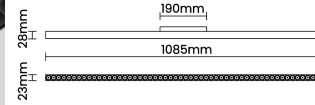

Dark Magic 48V 108 | 25.2W

Product Reference

Environment Indoor

Installation Track Mounted

Construction & Materials

Housing Extruded Aluminium

Primary Lens -

Primary Reflector -

Secondary Reflector Black Raster - PC

Body Finish Black

Diffuser Premium high-transmission opal

Antiglare Baffle -

Thermal Management

Heat Sink Material Aluminium

Cooling Technique Passive Cooling

Optical System

Beam Direction Fixed

Tilt No

Swivel No

Electrical System

Driven with Constant Voltage Driver

Input Voltage/Hz 48V

Control Gear Included

Mounting Remote

LED Power Watts 24.4W

System Power Watts -

Operating Voltage Vin 48V

Power Factor p.f. -