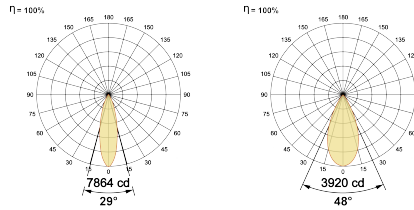

LED Technology

Binning 3 Step MacAdam

LED Life Time @ L70/B10 >50000 hours

Colour Rendering (CRI) CRI80,CRI90

Led Type SMD high power

LED Fitted Cree 3030 LED 33V-36Vdc/700mA

Controls

Standard Switchable On/Off

Optional DDIM,BTTM,CASAMBI,Non Dimmable

Ordering Details

Code Example:	Name	Watt	CCT	CRI	Angle	Finish	Control
	Dark Magic 48V 108	25.2W	WW27K	CRI80	29°(MD)	SBL	On/Off

Select one from each column with highlighted values to create the ordering code

NAME	WATT	LUMEN	EFFICACY	CCT	CRI	ANGLE	FINISH	CONTROL		
Dark Magic 48V 108	25.2W	2708	111	2700K	WW27K	CRI80	29°(MD)	Non Dimmable	On/Off	
		2782	114	3000K	WW30K	CRI90		48°(WD)	Dali Dimmable	DDIM
		2928	120	4000K	NW40K			Bluetooth Dimmable	BTTM	
		2977	122	5700K	CW57K			Casambi	CBTM	
						2700K-5700K	TW			
Dark Magic 48V 108	25.2W			WW27K	CRI80	29°(MD)	SBL	On/Off