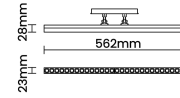

Dark Magic Wash 48V 56 | 14.7W

Product Reference

Environment Indoor

Installation Track Mounted

Construction & Materials

Housing Die Cast Aluminium

Primary Lens -

Primary Reflector PC metallised

Secondary Reflector Black Raster - ABS

Body Finish Black

Diffuser Premium high-transmission opal

Antiglare Baffle -

Thermal Management

Heat Sink Material Die cast Aluminium

Cooling Technique Passive Cooling

Optical System

Beam Direction Adjustable

Tilt Yes

Swivel No

Electrical System

Driven with Constant Voltage Driver

Input Voltage/Hz 48V

Control Gear Included

Mounting Remote

LED Power Watts 14.6W

System Power Watts -

Operating Voltage Vin 48V

Power Factor p.f. -