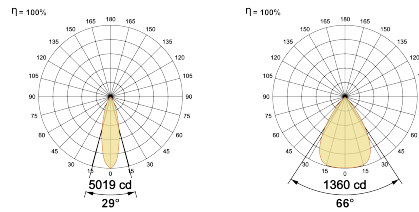

Light Distribution

LED Technology

Binning 3 Step MacAdam

LED Life Time @ L70/B10 >50000 hours

Colour Rendering (CRI) CRI80,CRI90

Led Type SMD high power

LED Fitted Cree 3030 LED 39V-42Vdc/350mA

Controls

Standard Switchable On/Off

Optional DDIM,BTTM,CASAMBI,Non Dimmable

Ordering Details

Code Example:	Name	Watt	CCT	CRI	Angle	Finish	Control
	Dark Magic Wash 48V 56	14.7W	WW27K	CRI80	29°(MD)	SBL	On/Off

Select one from each column with highlighted values to create the ordering code

NAME	WATT	LUMEN	EFFICACY	CCT		CRI	ANGLE	FINISH	CONTROL	
Dark Magic Wash 48V 56	14.7W	1664	114	2700K	WW27K	CRI80	29°(MD)	Black SBL	Non Dimmable	On/Off
		1723	118	3000K	WW30K	CRI90	66°(VWD)		Dali Dimmable	DDIM
		1796	123	4000K	NW40K				Bluetooth Dimmable	BTTM
		1840	126	5700K	CW57K				Casambi	CBTM
				2700K-5700K	TW					
Dark Magic Wash 48V 56	14.7W			WW27K		CRI80	29°(MD)	SBL	On/Off