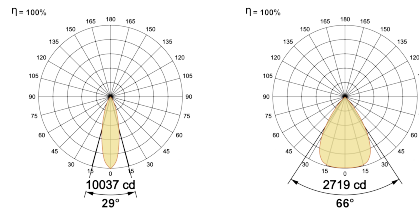

Light Distribution

LED Technology

Binning 3 Step MacAdam

LED Life Time @ L80/B10 >50000 hours

Colour Rendering (CRI) CRI80,CRI90

Led Type SMD high power

LED Fitted Cree 3030 LED 39V-42Vdc/700mA

Controls

Standard Switchable On/Off

Optional DDIM,BTTM,CASAMBI,Non Dimmable

Ordering Details

Code Example:	Name	Watt	CCT	CRI	Angle	Finish	Control
	Dark Magic Wash 48V 112	29.4W	WW27K	CRI80	29°(MD)	SBL	On/Off

Select one from each column with highlighted values to create the ordering code

NAME	WATT	LUMEN	EFFICACY	CCT	CRI	ANGLE	FINISH	CONTROL	
Dark Magic Wash 48V 112	29.4W	3329	114	2700K	WW27K	CRI80	29°(MD)	Black SBL Non Dimmable On/Off	
		3446	118	3000K	WW30K	CRI90	66°(VWD)	Dali Dimmable DDIM	
		3592	123	4000K	NW40K			Bluetooth Dimmable BTTM	
		3679	126	5700K	CW57K			Casambi CBTM	
				2700K-5700K	TW				
Dark Magic Wash 48V 112	29.4W			WW27K	CRI80	29°(MD)	SBL	On/Off