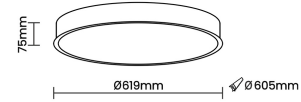

Circulo R 60 | 34W

Product Reference

Environment Indoor

Installation Ceiling Recess

Construction & Materials

Housing Extruded and Sheet Aluminium

Primary Lens -

Primary Reflector White Optics

Secondary Reflector -

Body Finish White,Black,Custom

Diffuser Opal PC, Microprismatic

Antiglare Baffle -

Thermal Management

Heat Sink Material Aluminium

Cooling Technique Passive Cooling

Optical System

Beam Direction General Diffuse

Tilt No

Swivel No

Electrical System

Driven with Constant Current Driver

Input Voltage/Hz 220V- 240V/50-60Hz

Control Gear Included

Mounting Integral

LED Power Watts 29.1W

System Power Watts 33.4W

Operating Voltage Vin 220-240 Vac

Power Factor p.f. > 0.95