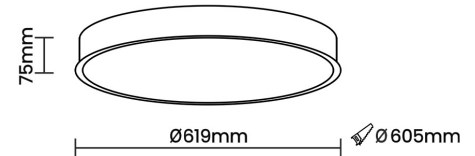

Circulo R 60 | 34W

Product Reference

Environment Indoor

Installation Ceiling Recess

Construction & Materials

Housing Extruded and Sheet Aluminium

Primary Lens -

Primary Reflector White Optics

Secondary Reflector -

Body Finish White,Black,Custom

Diffuser Opal PC, Microprismatic

Antiglare Baffle -

Thermal Management

Heat Sink Material Aluminium

Cooling Technique Passive Cooling

Optical System

Beam Direction General Diffuse

Tilt No

Swivel No

Electrical System

Driven with Constant Current Driver

Input Voltage/Hz 220V- 240V/50-60Hz

Control Gear Included

Mounting Integral

LED Power Watts 29.1W

System Power Watts 33.4W

Operating Voltage Vin 220-240 Vac

Power Factor p.f. > 0.95