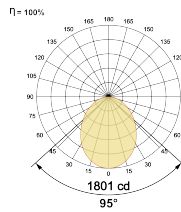

LED Power Watts 29.1W

System Power Watts 33.4W

Operating Voltage Vin 220-240 Vac

Power Factor p.f. > 0.95

Light Distribution

LED Technology

Binning 3 Step MacAdam

LED Life Time @ L70/B10 >50000 hours