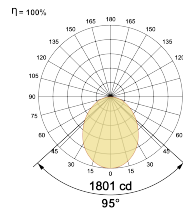

Light Distribution

LED Technology

Binning 3 Step MacAdam

LED Life Time @ L80/B10 >50000 hours

Colour Rendering (CRI) CRI80,CRI90

Led Type SMD mid power

LED Fitted Samsung Mid power LED array 43V-48Vdc/700mA

Controls

Standard Switchable On/Off

Optional DDIM,CASAMBI,Non Dimmable

Ordering Details

Code Example:	Name	Watt	CCT	CRI	Angle	Finish	Control
	Circulo R 60	34W	WW27K	CRI80	95°	SWH	On/Off

Select one from each column with highlighted values to create the ordering code

NAME	WATT	LUMEN	EFFICACY	CCT	CRI	ANGLE	FINISH	CONTROL
Circulo R 60	34W	4175	125	2700K	WW27K	95°	White	Non Dimmable
		4242	127	3000K	WW30K		Black	Dali Dimmable
		4342	130	4000K	NW40K		Custom	Casambi
		4409	132	5700K	CW57K			
				2700K-5700K	TW			
Circulo R 60	34W			WW27K	CRI80	95°	SWH	On/Off