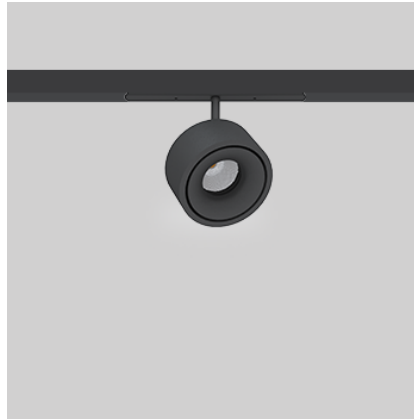

Look Around 48V | 12.6W

Product Reference

Environment Indoor

Installation Track Mounted

Construction & Materials

Housing Die Cast Aluminium

Primary Lens PMMA

Primary Reflector PC metallised

Secondary Reflector -

Body Finish White,Black

Diffuser -

Antiglare Baffle -

Thermal Management

Heat Sink Material Die cast Aluminium

Cooling Technique Passive Cooling

Optical System

Beam Direction Adjustable

Tilt Yes

Swivel Yes

Electrical System

Driven with Constant Voltage Driver

Input Voltage/Hz 48V

Control Gear Included

Mounting Remote

LED Power Watts 12.2W

System Power Watts -

Operating Voltage Vin 48V

Power Factor p.f. -

Light Distribution