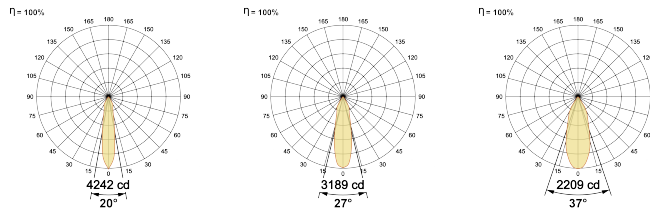

LED Technology

Binning 3 Step MacAdam

LED Life Time @ L70/B10 >50000 hours

Colour Rendering (CRI) CRI80,CRI90

Led Type COB

LED Fitted Cree COB LED 33V-36Vdc/350mA

Controls

Standard Switchable On/Off

Optional DDIM,BTTM,CASAMBI,Non Dimmable

Ordering Details

Code Example:	Name	Watt	CCT	CRI	Angle	Finish	Control
	Look Around 48V	12.6W	WW27K	CRI80	20°(SS)	SWH	On/Off

Select one from each column with highlighted values to create the ordering code

NAME	WATT	LUMEN	EFFICACY	CCT	CRI	ANGLE	FINISH	CONTROL		
Look Around 48V	12.6W	1232	101	2700K	WW27K	CRI80	20°(SS)	White SWH	Non Dimmable On/Off	
		1269	104	3000K	WW30K	CRI90	27°(MD)	Black SBL	Dali Dimmable DDIM	
		1330	109	4000K	NW40K		37°(WD)		Bluetooth Dimmable BTTM	
		1354	111	5700K	CW57K				Casambi CBTM	
				2700K-5700K	TW					
				Warm to Dim	W2D					
Look Around 48V	12.6W			WW27K	CRI80	20°(SS)	SWH	On/Off