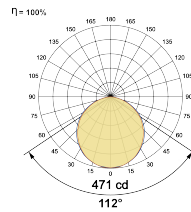

LED Power Watts 17.7W

System Power Watts -

Operating Voltage Vin 48V

Power Factor p.f. -

Light Distribution

LED Technology

Binning 3 Step MacAdam

LED Life Time @ L70/B10 >50000 hours