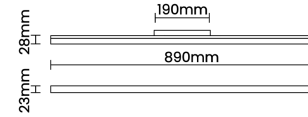

Linea Magic 48V 90 | 18W

Product Reference

Environment Indoor

Installation Track Mounted

Construction & Materials

Housing Extruded Aluminium

Primary Lens -

Primary Reflector -

Secondary Reflector -

Body Finish Black

Diffuser Premium high-transmission opal

Antiglare Baffle -

Thermal Management

Heat Sink Material Aluminium

Cooling Technique Passive Cooling

Optical System

Beam Direction Fixed

Tilt No

Swivel No

Electrical System

Driven with Constant Voltage Driver

Input Voltage/Hz 48V

Control Gear Included

Mounting Remote

LED Power Watts 17.7W

System Power Watts -

Operating Voltage Vin 48V

Power Factor p.f. -