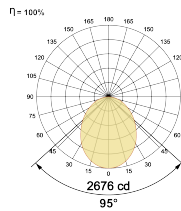

Light Distribution

LED Technology

Binning 3 Step MacAdam

LED Life Time @ L80/B10 >50000 hours

Colour Rendering (CRI) CRI80,CRI90

Led Type SMD mid power

LED Fitted Samsung Mid power LED array 43V-48Vdc/1050mA

Controls

Standard Switchable On/Off

Optional DDIM,CASAMBI,Non Dimmable

Ordering Details

Code Example:	Name	Watt	CCT	CRI	Angle	Finish	Control
	Circulo R 60	52W	WW27K	CRI80	95°	SWH	On/Off

Select one from each column with highlighted values to create the ordering code

NAME	WATT	LUMEN	EFFICACY	CCT	CRI	ANGLE	FINISH	CONTROL
Circulo R 60	52W	6195	121	2700K	WW27K	95°	White	Non Dimmable
		6298	123	3000K	WW30K		Black	Dali Dimmable
		6451	126	4000K	NW40K		Custom	Casambi
		6554	128	5700K	CW57K			
				2700K-5700K	TW			
Circulo R 60	52W			WW27K	CRI80	95°	SWH	On/Off