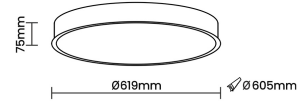

Circulo R 60 | 52W

Product Reference

Environment Indoor

Installation Ceiling Recess

Construction & Materials

Housing Extruded and Sheet Aluminium

Primary Lens -

Primary Reflector White Optics

Secondary Reflector -

Body Finish White,Black,Custom

Diffuser Opal PC, Microprismatic

Antiglare Baffle -

Thermal Management

Heat Sink Material Aluminium

Cooling Technique Passive Cooling

Optical System

Beam Direction General Diffuse

Tilt No

Swivel No

Electrical System

Driven with Constant Current Driver

Input Voltage/Hz 220V- 240V/50-60Hz

Control Gear Included

Mounting Integral

LED Power Watts 44.5W

System Power Watts 51.2W

Operating Voltage Vin 220-240 Vac

Power Factor p.f. > 0.95