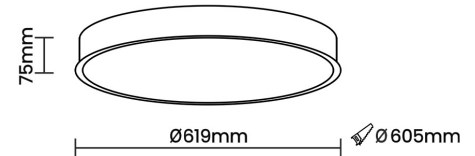

Circulo R 60 | 52W

Product Reference

Environment Indoor

Installation Ceiling Recess

Construction & Materials

Housing Extruded and Sheet Aluminium

Primary Lens -

Primary Reflector White Optics

Secondary Reflector -

Body Finish White,Black,Custom

Diffuser Opal PC, Microprismatic

Antiglare Baffle -

Thermal Management

Heat Sink Material Aluminium

Cooling Technique Passive Cooling

Optical System

Beam Direction General Diffuse

Tilt No

Swivel No

Electrical System

Driven with Constant Current Driver

Input Voltage/Hz 220V- 240V/50-60Hz

Control Gear Included

Mounting Integral

LED Power Watts 44.5W

System Power Watts 51.2W

Operating Voltage Vin 220-240 Vac

Power Factor p.f. > 0.95