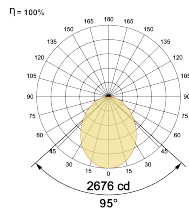

Light Distribution

LED Technology

Binning 3 Step MacAdam

LED Life Time @ L70/B10 >50000 hours

Colour Rendering (CRI) CRI80,CRI90

Led Type SMD mid power

LED Fitted Samsung Mid power LED array 43V-48Vdc/1050mA

Controls

Standard Switchable On/Off

Optional DDIM,CASAMBI,Non Dimmable

Ordering Details

Code Example:	Name	Watt	CCT	CRI	Angle	Finish	Control
	Circulo R 60	52W	WW27K	CRI80	95°	SWH	On/Off

Select one from each column with highlighted values to create the ordering code

NAME	WATT	LUMEN	EFFICACY	CCT		CRI	ANGLE	FINISH		CONTROL	
Circulo R 60	52W	6195	121	2700K	WW27K	CRI80	95°	White	SWH	Non Dimmable	On/Off
		6298	123	3000K	WW30K	CRI90		Black	SBL	Dali Dimmable	DDIM
		6451	126	4000K	NW40K			Custom	CSM	Casambi	CBTM
		6554	128	5700K	CW57K						
				2700K-5700K	TW						
Circulo R 60	52W			WW27K		CRI80	95°	SWH		On/Off