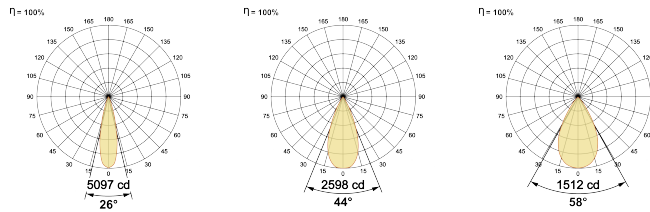

LED Technology

Binning 3 Step MacAdam

LED Life Time @ L70/B10 >50000 hours

Colour Rendering (CRI) CRI80,CRI90

Led Type COB

LED Fitted Cree COB LED 36Vdc/350mA

Controls

Standard Switchable On/Off

Optional PDIM,DDIM,BTTM,CASAMBI,Non Dimmable

Ordering Details

Code Example:	Name	Watt	CCT	CRI	Angle	Finish	Control
	ProLed 75	15W	WW27K	CRI80	26°(MD)	SWH	On/Off

Select one from each column with highlighted values to create the ordering code

NAME	WATT	LUMEN	EFFICACY	CCT	CRI	ANGLE	FINISH	CONTROL	
ProLed 75	15W	1179	83	2700K	WW27K	CRI80	26°(MD)	White SWH	Non Dimmable On/Off
		1221	86	3000K	WW30K	CRI90	44°(WD)	Black SBL	Phase Dimmable PDIM
		1278	90	4000K	NW40K		58°(VWD)		Dali Dimmable DDIM
		1306	92	5700K	CW57K				Bluetooth Dimmable BTTM
				2700K-5700K	TW				Casambi CBTM
				Warm to Dim	W2D				
ProLed 75	15W			WW27K	CRI80	26°(MD)	SWH	On/Off