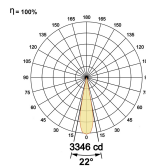

LED Power Watts 7.4W

System Power Watts 8.5W

Operating Voltage Vin 220-240 Vac

Power Factor p.f. > 0.95

Light Distribution

LED Technology

Binning 3 Step MacAdam

LED Life Time @ L80/B10 >50000 hours