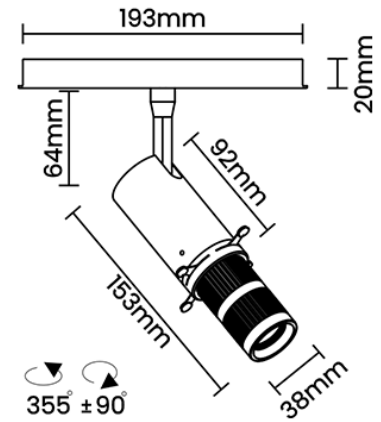

Spot on Framer SR 45 | 9W

Product Reference

Environment Indoor

Installation Semi Recess

Construction & Materials

Housing Aluminium

Primary Lens PMMA

Primary Reflector -

Secondary Reflector -

Body Finish White,Black

Diffuser -

Antiglare Baffle -

Thermal Management

Heat Sink Material Aluminium

Cooling Technique Passive Cooling

Optical System

Beam Direction Adjustable

Tilt Yes

Swivel Yes

Electrical System

Driven with Constant Current Driver

Input Voltage/Hz 220V- 240V/50-60Hz

Control Gear Included

Mounting Remote

LED Power Watts 7.4W

System Power Watts 8.5W

Operating Voltage Vin 220-240 Vac

Power Factor p.f. > 0.95

Light Distribution

LED Technology

Binning 3 Step MacAdam

LED Life Time @ L80/B10 >50000 hours

Colour Rendering (CRI) CRI80,CRI90

Led Type COB

LED Fitted Cree COB LED 36Vdc/200mA

Controls

Standard Switchable On/Off

Optional PDIM,DDIM,Non Dimmable

Ordering Details

Code Example:	Name	Watt	CCT	CRI	Angle	Finish	Control
	Spot on Framer SR 45	9W	WW27K	CRI80	22°-31°	SWH	On/Off

Select one from each column with highlighted values to create the ordering code

NAME	WATT	LUMEN	EFFICACY	CCT		CRI	ANGLE	FINISH		CONTROL	
Spot on Framer SR 45	9W	468	55	2700K	WW27K	CRI80	22°-31°	White	SWH	Non Dimmable	On/Off
		485	57	3000K	WW30K	CRI90		Black	SBL	Phase Dimmable	PDIM
		510	60	4000K	NW40K					Dali Dimmable	DDIM
		519	61	5700K	CW57K						
Spot on Framer SR 45	9W			WW27K		CRI80	22°-31°	SWH		On/Off