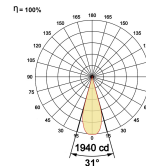

LED Power Watts 7.4W

System Power Watts 8.5W

Operating Voltage Vin 220-240 Vac

Power Factor p.f. > 0.95

Light Distribution

LED Technology

Binning 3 Step MacAdam

LED Life Time @ L80/B10 >50000 hours