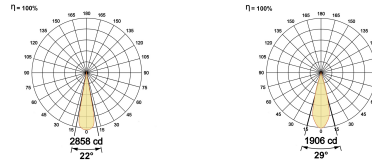

Light Distribution

LED Technology

Binning 3 Step MacAdam
LED Life Time @ L80/B10 >50000 hours
Colour Rendering (CRI) CRI80,CRI90
Led Type COB
LED Fitted Cree COB LED 36Vdc/350mA

Controls

Standard Switchable On/Off
Optional PDIM,DDIM,Non Dimmable