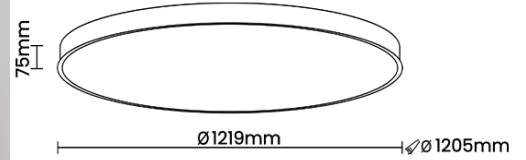

Circulo R 120 | 78W

Product Reference

Environment Indoor

Installation Ceiling Recess

Construction & Materials

Housing Extruded and Sheet Aluminium

Primary Lens -

Primary Reflector White Optics

Secondary Reflector -

Body Finish White,Black,Custom

Diffuser Opal PC, Microprismatic

Antiglare Baffle -

Thermal Management

Heat Sink Material Aluminium

Cooling Technique Passive Cooling

Optical System

Beam Direction General Diffuse

Tilt No

Swivel No

Electrical System

Driven with Constant Current Driver

Input Voltage/Hz 220V- 240V/50-60Hz

Control Gear Included

Mounting Integral

LED Power Watts 67.2W

System Power Watts 78.1W

Operating Voltage Vin 220-240 Vac

Power Factor p.f. > 0.95