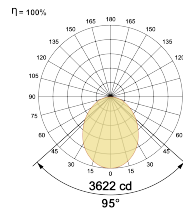

LED Power Watts 67.2W

System Power Watts 78.1W

Operating Voltage Vin 220-240 Vac

Power Factor p.f. > 0.95

Light Distribution

LED Technology

Binning 3 Step MacAdam

LED Life Time @ L80/B10 >50000 hours