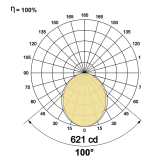

LED Power Watts 11.8W

System Power Watts 13.6W

Operating Voltage Vin 220-240 Vac

Power Factor p.f. > 0.95

Light Distribution

LED Technology

Binning 3 Step MacAdam

LED Life Time @ L80/B10 >50000 hours