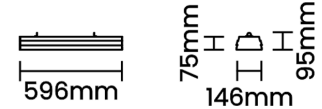

Techzone OPD 60 | 20W

Product Reference

Environment Indoor

Installation Ceiling Recess

Construction & Materials

Housing Extruded and Sheet Aluminium

Primary Lens -

Primary Reflector White Optics

Secondary Reflector -

Body Finish White,Black,Custom

Diffuser Premium high-transmission opal

Antiglare Baffle -

Thermal Management

Heat Sink Material Aluminium

Cooling Technique Passive Cooling

Optical System

Beam Direction General Diffuse

Tilt No

Swivel No

Electrical System

Driven with Constant Current Driver

Input Voltage/Hz 220V- 240V/50-60Hz

Control Gear Included

Mounting Integral

LED Power Watts 17.3W

System Power Watts 19.9W

Operating Voltage Vin 220-240 Vac

Power Factor p.f. > 0.95