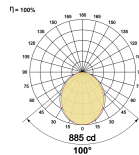

LED Power Watts 17.3W

System Power Watts 19.9W

Operating Voltage Vin 220-240 Vac

Power Factor p.f. > 0.95

Light Distribution

LED Technology

Binning 3 Step MacAdam

LED Life Time @ L80/B10 >50000 hours