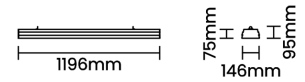

Techzone OPD 120 | 20W

Product Reference

Environment Indoor

Installation Ceiling Recess

Construction & Materials

Housing Extruded and Sheet Aluminium

Primary Lens -

Primary Reflector White Optics

Secondary Reflector -

Body Finish White,Black,Custom

Diffuser Premium high-transmission opal

Antiglare Baffle -

Thermal Management

Heat Sink Material Aluminium

Cooling Technique Passive Cooling

Optical System

Beam Direction General Diffuse

Tilt No

Swivel No

Electrical System

Driven with Constant Current Driver

Input Voltage/Hz 220V- 240V/50-60Hz

Control Gear Included

Mounting Integral

LED Power Watts 17.1W

System Power Watts 19.6W

Operating Voltage Vin 220-240 Vac

Power Factor p.f. > 0.95