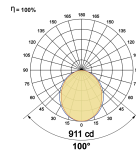

LED Power Watts 17.1W

System Power Watts 19.6W

Operating Voltage Vin 220-240 Vac

Power Factor p.f. > 0.95

Light Distribution

LED Technology

Binning 3 Step MacAdam

LED Life Time @ L80/B10 >50000 hours