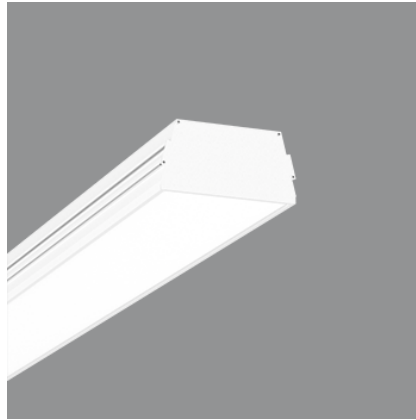

Techzone OPD 120 | 20W

Product Reference

Environment Indoor

Installation Ceiling Recess

Construction & Materials

Housing Extruded and Sheet Aluminium

Primary Lens -

Primary Reflector White Optics

Secondary Reflector -

Body Finish White,Black,Custom

Diffuser Premium high-transmission opal

Antiglare Baffle -

Thermal Management

Heat Sink Material Aluminium

Cooling Technique Passive Cooling

Optical System

Beam Direction General Diffuse

Tilt No

Swivel No

Electrical System

Driven with Constant Current Driver

Input Voltage/Hz 220V- 240V/50-60Hz

Control Gear Included

Mounting Integral

LED Power Watts 17.1W

System Power Watts 19.6W

Operating Voltage Vin 220-240 Vac

Power Factor p.f. > 0.95

Light Distribution

LED Technology

Binning 3 Step MacAdam

LED Life Time @ L70/B10 >50000 hours

Colour Rendering (CRI) CRI80,CRI90

Led Type SMD mid power

LED Fitted Samsung Mid power LED array 32V-36Vdc/500mA

Controls

Standard Switchable On/Off

Optional PDIM,DDIM,CASAMBI,Non Dimmable

Ordering Details

Code Example:	Name	Watt	CCT	CRI	Angle	Finish	Control
	Techzone OPD 120	20W	WW27K	CRI80	100°	SWH	On/Off

Select one from each column with highlighted values to create the ordering code

NAME	WATT	LUMEN	EFFICACY	CCT	CRI	ANGLE	FINISH	CONTROL
Techzone OPD 120	20W	2117	108	2700K	WW27K	100°	White	Non Dimmable On/Off Phase Dimmable PDIM Dali Dimmable DDIM Casambi CBTM
		2176	111	3000K	WW30K		Black	
		2274	116	4000K	NW40K		Custom	
		2332	119	5700K	CW57K			
				2700K-5700K	TW			
Techzone OPD 120	20W			WW27K	CRI80	100°	SWH	On/Off