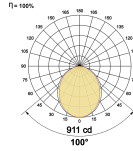

LED Power Watts 17.1W

System Power Watts 19.6W

Operating Voltage Vin 220-240 Vac

Power Factor p.f. > 0.95

Light Distribution

LED Technology

Binning 3 Step MacAdam

LED Life Time @ L70/B10 >50000 hours