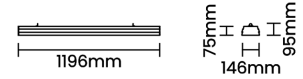

Techzone OPD 120 | 28W

Product Reference

Environment Indoor

Installation Ceiling Recess

Construction & Materials

Housing Extruded and Sheet Aluminium

Primary Lens -

Primary Reflector White Optics

Secondary Reflector -

Body Finish White,Black,Custom

Diffuser Premium high-transmission opal

Antiglare Baffle -

Thermal Management

Heat Sink Material Aluminium

Cooling Technique Passive Cooling

Optical System

Beam Direction General Diffuse

Tilt No

Swivel No

Electrical System

Driven with Constant Current Driver

Input Voltage/Hz 220V- 240V/50-60Hz

Control Gear Included

Mounting Integral

LED Power Watts 23.7W

System Power Watts 27.2W

Operating Voltage Vin 220-240 Vac

Power Factor p.f. > 0.95