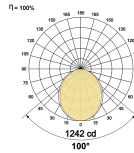

LED Power Watts 23.7W

System Power Watts 27.2W

Operating Voltage Vin 220-240 Vac

Power Factor p.f. > 0.95

Light Distribution

LED Technology

Binning 3 Step MacAdam

LED Life Time @ L80/B10 >50000 hours