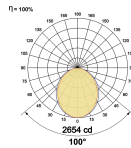

Light Distribution

LED Technology

Binning 3 Step MacAdam

LED Life Time @ L80/B10 >50000 hours

Colour Rendering (CRI) CRI80,CRI90

Led Type SMD mid power

LED Fitted Samsung Mid power LED array 32V-36Vdc/1500ma

Controls

Standard Switchable On/Off

Optional PDIM,DDIM,CASAMBI,Non Dimmable

Ordering Details

Code Example:	Name	Watt	CCT	CRI	Angle	Finish	Control
	Techzone OPD 180	60W	WW27K	CRI80	100°	SWH	On/Off

Select one from each column with highlighted values to create the ordering code

NAME	WATT	LUMEN	EFFICACY	CCT	CRI	ANGLE	FINISH	CONTROL
Techzone OPD 180	60W	6149	103	2700K	WW27K	100°	White	Non Dimmable
		6328	106	3000K	WW30K		Black	Phase Dimmable
		6627	111	4000K	NW40K		Custom	Dali Dimmable
		6806	114	5700K	CW57K			Casambi
				2700K-5700K	TW			
Techzone OPD 180	60W			WW27K	CRI80	100°	SWH	On/Off