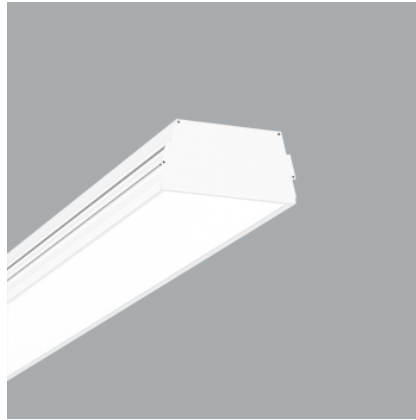

Techzone OPD 180 | 60W

Product Reference

Environment Indoor

Installation Ceiling Recess

Construction & Materials

Housing Extruded and Sheet Aluminium

Primary Lens -

Primary Reflector White Optics

Secondary Reflector -

Body Finish White,Black,Custom

Diffuser Premium high-transmission opal

Antiglare Baffle -

Thermal Management

Heat Sink Material Aluminium

Cooling Technique Passive Cooling

Optical System

Beam Direction General Diffuse

Tilt No

Swivel No

Electrical System

Driven with Constant Current Driver

Input Voltage/Hz 220V- 240V/50-60Hz

Control Gear Included

Mounting Integral

LED Power Watts 51.9W

System Power Watts 59.7W

Operating Voltage Vin 220-240 Vac

Power Factor p.f. > 0.95

Light Distribution

LED Technology

Binning 3 Step MacAdam

LED Life Time @ L70/B10 >50000 hours

Colour Rendering (CRI) CRI80,CRI90

Led Type SMD mid power

LED Fitted Samsung Mid power LED array 32V-36Vdc/1500mA

Controls

Standard Switchable On/Off

Optional PDIM,DDIM,CASAMBI,Non Dimmable

Ordering Details

Code Example:	Name	Watt	CCT	CRI	Angle	Finish	Control
	Techzone OPD 180	60W	WW27K	CRI80	100°	SWH	On/off

Select one from each column with highlighted values to create the ordering code

NAME	WATT	LUMEN	EFFICACY	CCT	CRI	ANGLE	FINISH	CONTROL
Techzone OPD 180	60W	6149	103	2700K	WW27K	100°	White	Non Dimmable
		6328	106	3000K	WW30K		Black	Phase Dimmable
		6627	111	4000K	NW40K		Custom	Dali Dimmable
		6806	114	5700K	CW57K		Casambi	Casambi
				2700K-5700K	TW			
Techzone OPD 180	60W			WW27K	CRI80	100°	SWH	On/Off