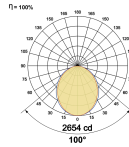

LED Power Watts 51.9W

System Power Watts 59.7W

Operating Voltage Vin 220-240 Vac

Power Factor p.f. > 0.95

Light Distribution

LED Technology

Binning 3 Step MacAdam

LED Life Time @ L70/B10 >50000 hours