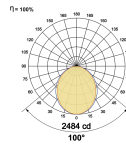

Light Distribution

LED Technology

Binning 3 Step MacAdam

LED Life Time @ L80/B10 >50000 hours

Colour Rendering (CRI) CRI80,CRI90

Led Type SMD mid power

LED Fitted Samsung Mid power LED array 32V-36Vdc/1400ma

Controls

Standard Switchable On/Off

Optional PDIM,DDIM,CASAMBI,Non Dimmable

Ordering Details

Code Example:	Name	Watt	CCT	CRI	Angle	Finish	Control
	Techzone OPD 240	56W	WW27K	CRI80	100°	SWH	On/Off

Select one from each column with highlighted values to create the ordering code

NAME	WATT	LUMEN	EFFICACY	CCT	CRI	ANGLE	FINISH	CONTROL
Techzone OPD 240	56W	5766	106	2700K	WW27K	100°	White	Non Dimmable
		5930	109	3000K	WW30K		Black	Phase Dimmable
		6202	114	4000K	NW40K		Custom	Dali Dimmable
		6365	117	5700K	CW57K			Casambi
				2700K-5700K	TW			
Techzone OPD 240	56W			WW27K	CRI80	100°	SWH	on/off