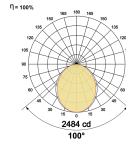

LED Power Watts 47.3W

System Power Watts 54.4W

Operating Voltage Vin 220-240 Vac

Power Factor p.f. > 0.95

Light Distribution

LED Technology

Binning 3 Step MacAdam

LED Life Time @ L70/B10 >50000 hours