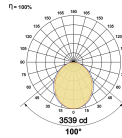

Light Distribution

LED Technology

Binning 3 Step MacAdam

LED Life Time @ L70/B10 >50000 hours

Colour Rendering (CRI) CRI80,CRI90

Led Type SMD mid power

LED Fitted Samsung Mid power LED array 32V-36Vdc/2000mA

Controls

Standard Switchable On/Off

Optional PDIM,DDIM,CASAMBI,Non Dimmable

Ordering Details

Code Example:	Name	Watt	CCT	CRI	Angle	Finish	Control
	Techzone OPD 240	80W		CRI80	100°	SWH	On/Off

Select one from each column with highlighted values to create the ordering code

NAME	WATT	LUMEN	EFFICACY	CCT	CRI	ANGLE	FINISH	CONTROL
Techzone OPD 240	80W	8199	103	2700K	CRI80	100°	White SWH	Non Dimmable On/Off
		8438	106	3000K	CRI90		Black SBL	Phase Dimmable PDIM
		8836	111	4000K			Custom CSM	Dali Dimmable DDIM
		9074	114	5700K				Casambi CBTM
				2700K-5700K				
Techzone OPD 240	80W				CRI80	100°	SWH	On/Off