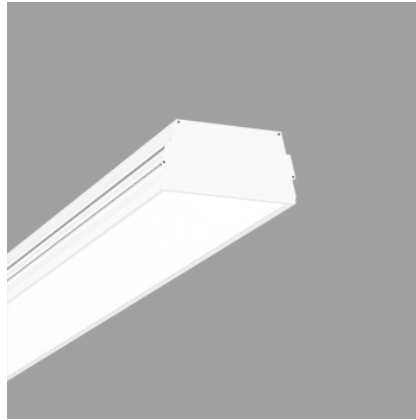

Techzone OPD 240 | 80W

Product Reference

Environment Indoor

Installation Ceiling Recess

Construction & Materials

Housing Extruded and Sheet Aluminium

Primary Lens -

Primary Reflector White Optics

Secondary Reflector -

Body Finish White,Black,Custom

Diffuser Premium high-transmission opal

Antiglare Baffle -

Thermal Management

Heat Sink Material Aluminium

Cooling Technique Passive Cooling

Optical System