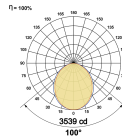

LED Power Watts 69.3W

System Power Watts 79.6W

Operating Voltage Vin 220-240 Vac

Power Factor p.f. > 0.95

Light Distribution

LED Technology

Binning 3 Step MacAdam

LED Life Time @ L80/B10 >50000 hours